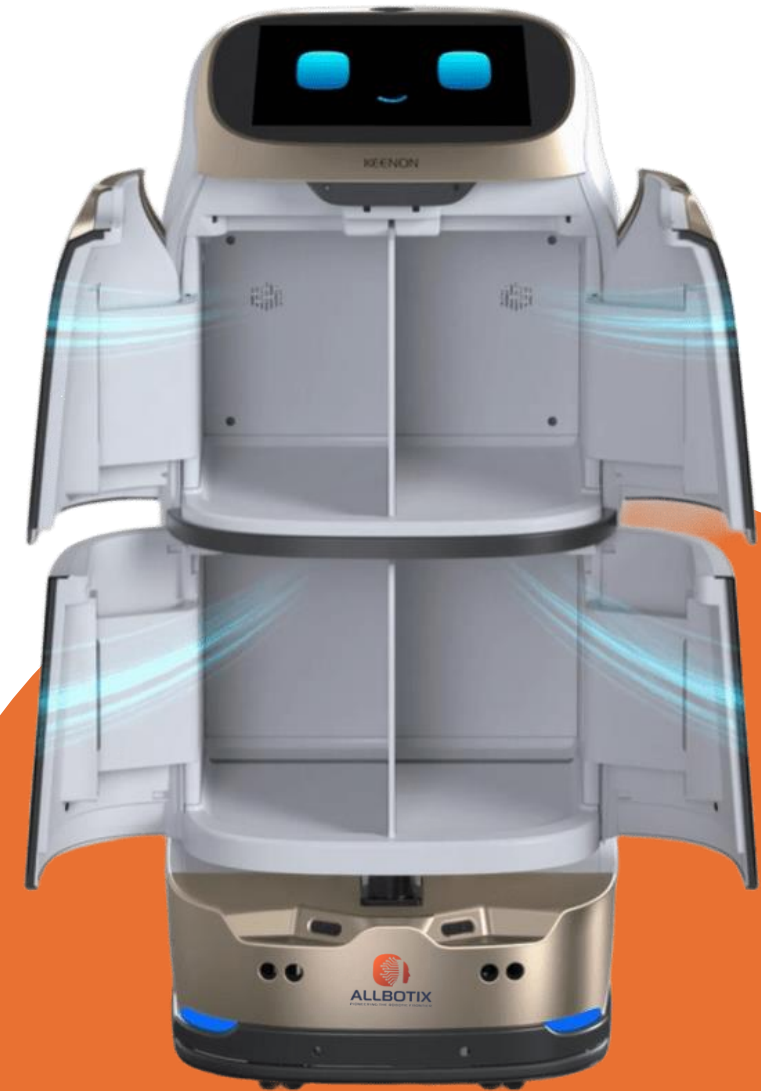

# AW3

- The Allbotix **Butler Bot AW3** is a sophisticated indoor delivery robot designed for service environments (hotels, restaurants, hospitals, offices, etc.). It features four adjustable, enclosed compartments and is capable of cross-floor operation (including automatic elevator access). Below is a comprehensive breakdown of its specs, features, use cases, pricing, and certifications.
- With its cloud-based management platform, businesses can monitor the robot's status remotely and update its programming as needed. The robot can operate for several hours on a single charge and can automatically return to its charging station when battery levels are low.